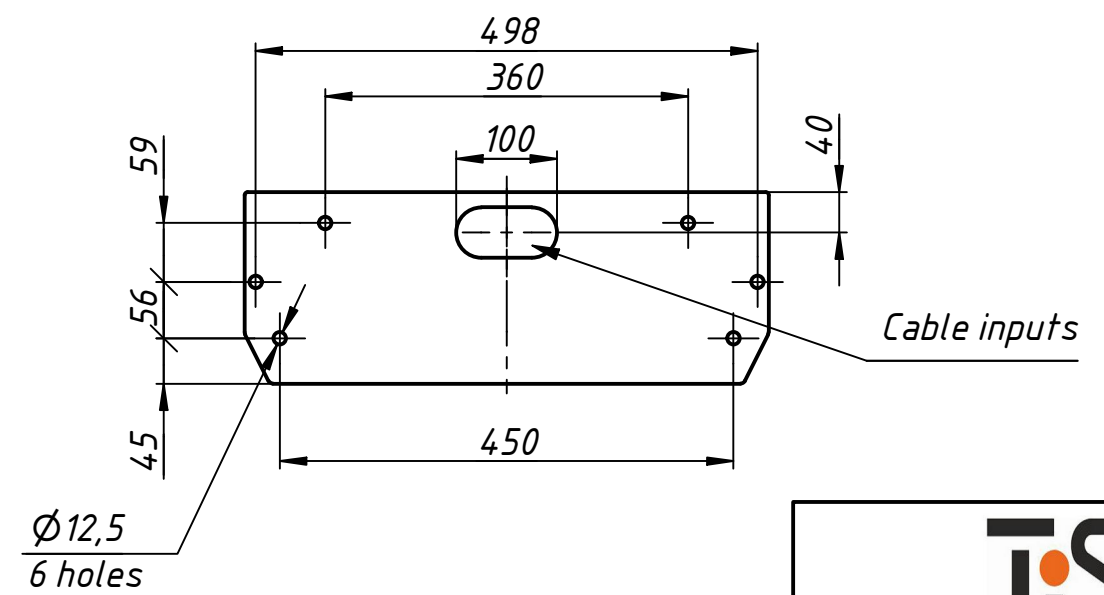

Installation tamplate

*Tripod turnstiles
Bastion-M
www.tiso.global*